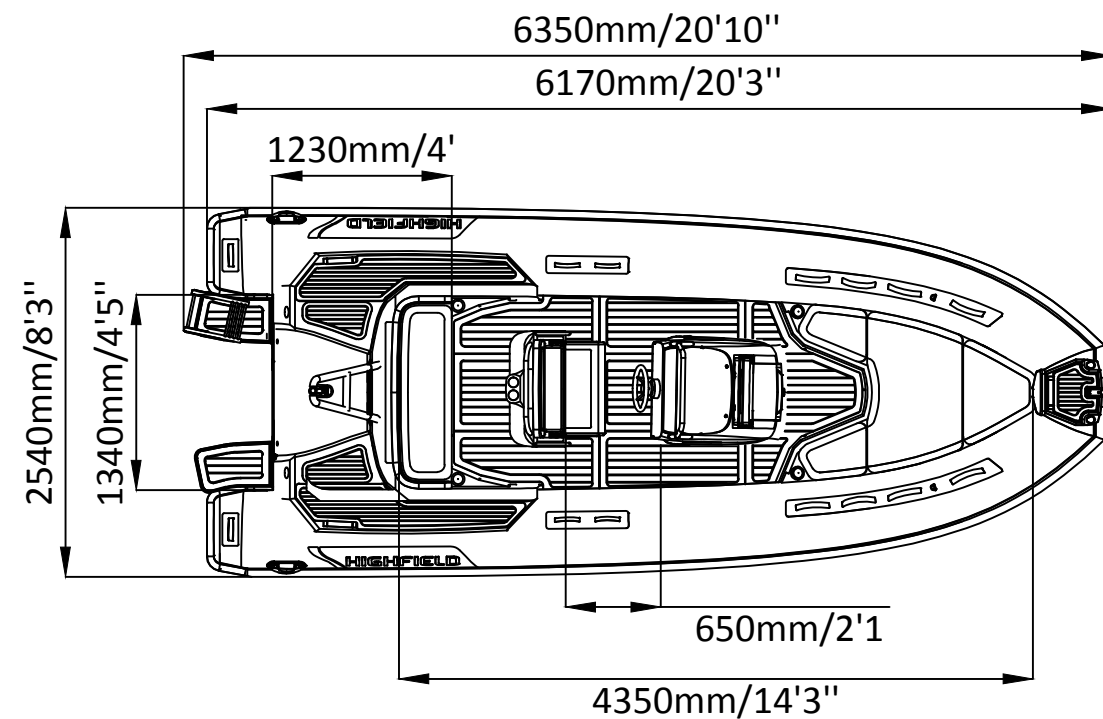

SPORT 650

SPECIFICATIONS

531-470mm/21"-19"

SPECIFICATIONS AND MAXIMUM CAPACITIES (Subject to change without notice. Tolerances: dimensions ±2.5%, weights ±5%)

MODEL	ISO 6185 PART	ISO 6185			#			Shaft									/						AIR CHAMBERS				
			KG	LB		KG	LB		Max power	Max weight	KG	LB	KG	LB	KG	LB	L	GAL	KG	LB	PSI	BAR					
									KW	HP	KG	LB															
SPORT 650	3	C	1366	3011	13	975	2150	XL	111.9	150	260.7	575	783	1726	14.4	31.7	21	46	/	/	140	37	1193.1	2630	6	3.63	0.25

Boat weight includes: console, seat, sundeck, platform

2021V5

SPORT 650

SPECIFICATIONS

531-470mm/21"-19"

SPECIFICATIONS AND MAXIMUM CAPACITIES (Subject to change without notice. Tolerances: dimensions ±2.5%, weights ±5%)

MODEL	ISO 6185 PART	ISO 6185	Crew		#	Weight		Shaft	Outboard Engine		Shower kit		Tow post		/		Fuel tank Capacity		Wet Weight (Approximate) 150HP (111.9KW) +Fuel		AIR CHAMBERS	Pressure					
			KG	LB		KG	LB		KG	LB	KG	LB	KG	LB	L	GAL	KG	LB	PSI	BAR							
SPORT 650	3	C	1366	3011	13	975	2150	XL	111.9	150	260.7	575	783	1726	14.4	31.7	21	46	/	/	140	37	1193.1	2630	6	3.63	0.25

Boat weight includes: console, seat, sundeck, platform

2021V5