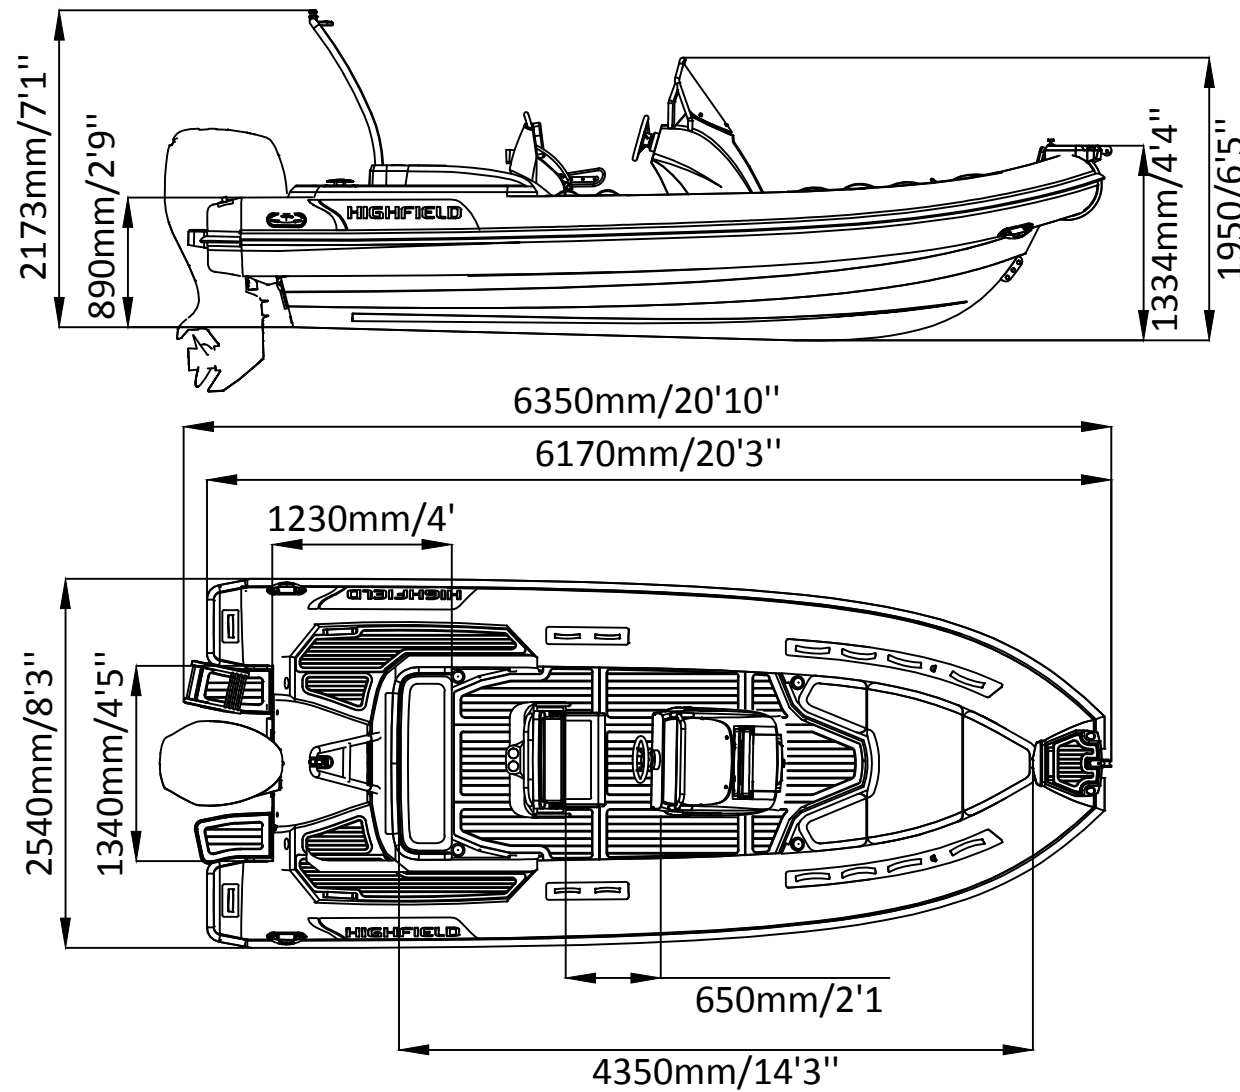

SPORT 650

SPECIFICATIONS

531-470mm/21"-19"

SPECIFICATIONS AND MAXIMUM CAPACITIES (Subject to change without notice. Tolerances: dimensions ±2.5%, weights ±5%)

MODEL	ISO 6185 PART	ISO 6185			#			Shaft									/						AIR CHAMBERS				
			KG	LB		KG	LB		Max power	Max weight	KG	LB	KG	LB	KG	LB	L	GAL	KG	LB	PSI	BAR					
									KW	HP	KG	LB															
SPORT 650	3	C	1366	3011	13	975	2150	XL	111.9	150	260.7	575	783	1726	14.4	31.7	21	46	/	/	140	37	1193.1	2630	6	3.63	0.25

Boat weight includes: console, seat, sundeck, platform

2021V5

SPORT 650

SPECIFICATIONS

531-470mm/21"-19"

SPECIFICATIONS AND MAXIMUM CAPACITIES (Subject to change without notice. Tolerances: dimensions ±2.5%, weights ±5%)

MODEL	ISO 6185 PART	ISO 6185	Crew		#	Weight		Shaft	Outboard Engine		Shower kit		Tow post		/		Fuel tank Capacity		Wet Weight (Approximate) 150HP (111.9KW) +Fuel		AIR CHAMBERS	Pressure					
			KG	LB		KG	LB		KG	LB	KG	LB	KG	LB	L	GAL	KG	LB	PSI	BAR							
SPORT 650	3	C	1366	3011	13	975	2150	XL	111.9	150	260.7	575	783	1726	14.4	31.7	21	46	/	/	140	37	1193.1	2630	6	3.63	0.25

Boat weight includes: console, seat, sundeck, platform

2021V5