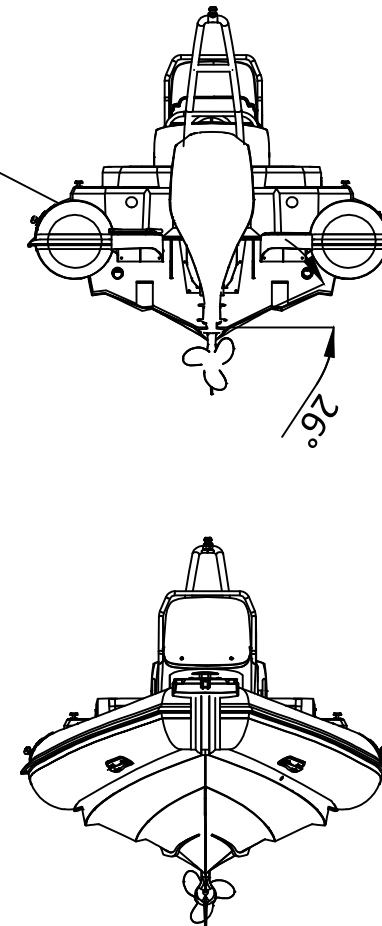

SPORT 650

SPECIFICATIONS

531-470mm/21"-19"

SPECIFICATIONS AND MAXIMUM CAPACITIES (Subject to change without notice. Tolerances: dimensions ±2.5%, weights ±5%)

MODEL	ISO 6185 PART	ISO 6185			#			Shaft									/						AIR CHAMBERS				
			KG	LB		KG	LB		Max power	Max weight	KG	LB	KG	LB	KG	LB	L	GAL	KG	LB	PSI	BAR					
									KW	HP	KG	LB															
SPORT 650	3	C	1366	3011	13	975	2150	XL	111.9	150	260.7	575	783	1726	14.4	31.7	21	46	/	/	140	37	1193.1	2630	6	3.63	0.25

Boat weight includes: console, seat, sundeck, platform

2021V5

SPORT 650

SPECIFICATIONS

531-470mm/21"-19"

SPECIFICATIONS AND MAXIMUM CAPACITIES (Subject to change without notice. Tolerances: dimensions ±2.5%, weights ±5%)

MODEL	ISO 6185 PART	ISO 6185	Crew		#	Weight		Shaft	Outboard Engine		Shower kit		Tow post		/		Fuel tank Capacity		Wet Weight (Approximate) 150HP (111.9KW) +Fuel		AIR CHAMBERS	Pressure					
			KG	LB		KG	LB		KG	LB	KG	LB	KG	LB	L	GAL	KG	LB	PSI	BAR							
SPORT 650	3	C	1366	3011	13	975	2150	XL	111.9	150	260.7	575	783	1726	14.4	31.7	21	46	/	/	140	37	1193.1	2630	6	3.63	0.25

Boat weight includes: console, seat, sundeck, platform

2021V5