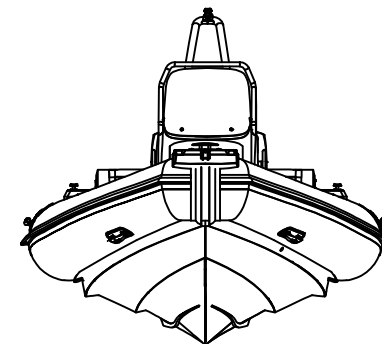

SPORT 650

SPECIFICATIONS

531-470mm/21"-19"

SPECIFICATIONS AND MAXIMUM CAPACITIES (Subject to change without notice. Tolerances: dimensions ±2.5%, weights ±5%)

MODEL	ISO 6185 PART	ISO 6185			#			Shaft									/						AIR CHAMBERS				
			KG	LB		KG	LB		Max power	Max weight	KG	LB	KG	LB	KG	LB	L	GAL	KG	LB	PSI	BAR					
									KW	HP	KG	LB															
SPORT 650	3	C	1366	3011	13	975	2150	XL	111.9	150	260.7	575	783	1726	14.4	31.7	21	46	/	/	140	37	1193.1	2630	6	3.63	0.25

Boat weight includes: console, seat, sundeck, platform

2021V5

SPORT 650

SPECIFICATIONS

531-470mm/21"-19"

SPECIFICATIONS AND MAXIMUM CAPACITIES (Subject to change without notice. Tolerances: dimensions ±2.5%, weights ±5%)

MODEL	ISO 6185 PART	ISO 6185	Crew		#	Weight		Shaft	Outboard Engine		Shower kit		Tow post		/		Fuel tank Capacity		Wet Weight (Approximate) 150HP (111.9KW) +Fuel		AIR CHAMBERS	Pressure					
			KG	LB		KG	LB		KG	LB	KG	LB	KG	LB	L	GAL	KG	LB	PSI	BAR							
SPORT 650	3	C	1366	3011	13	975	2150	XL	111.9	150	260.7	575	783	1726	14.4	31.7	21	46	/	/	140	37	1193.1	2630	6	3.63	0.25

Boat weight includes: console, seat, sundeck, platform

2021V5