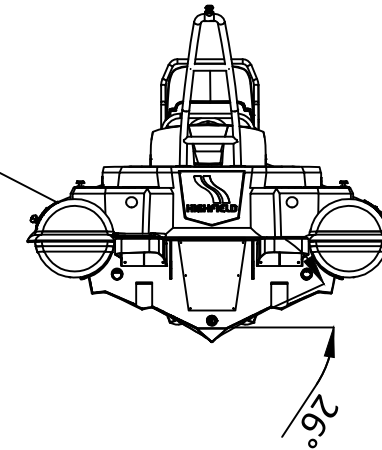

SPORT 650

SPECIFICATIONS

531-470mm/21"-19"

SPECIFICATIONS AND MAXIMUM CAPACITIES (Subject to change without notice. Tolerances: dimensions ±2.5%, weights ±5%)

MODEL	ISO 6185 PART	ISO 6185			#			Shaft									/						AIR CHAMBERS				
			KG	LB		KG	LB		Max power	Max weight	KG	LB	KG	LB	KG	LB	L	GAL	KG	LB	PSI	BAR					
									KW	HP	KG	LB															
SPORT 650	3	C	1366	3011	13	975	2150	XL	111.9	150	260.7	575	783	1726	14.4	31.7	21	46	/	/	140	37	1193.1	2630	6	3.63	0.25

Boat weight includes: console, seat, sundeck, platform

2021V5

SPORT 650

SPECIFICATIONS

531-470mm/21"-19"

SPECIFICATIONS AND MAXIMUM CAPACITIES (Subject to change without notice. Tolerances: dimensions ±2.5%, weights ±5%)

MODEL	ISO 6185 PART	ISO 6185	Crew		#	Weight		Shaft	Outboard Engine		Shower kit		Tow post		/		Fuel tank Capacity		Wet Weight (Approximate) 150HP (111.9KW) +Fuel		AIR CHAMBERS	Pressure					
			KG	LB		KG	LB		KG	LB	KG	LB	KG	LB	L	GAL	KG	LB	PSI	BAR							
SPORT 650	3	C	1366	3011	13	975	2150	XL	111.9	150	260.7	575	783	1726	14.4	31.7	21	46	/	/	140	37	1193.1	2630	6	3.63	0.25