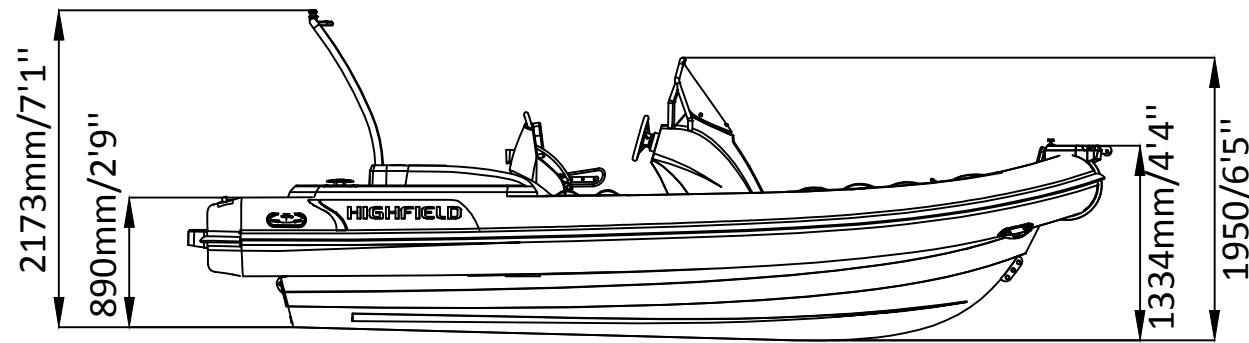

SPORT 650

SPECIFICATIONS

531-470mm/21"-19"

SPECIFICATIONS AND MAXIMUM CAPACITIES (Subject to change without notice. Tolerances: dimensions ±2.5%, weights ±5%)

MODEL	ISO 6185 PART	ISO 6185			#			Shaft									/						AIR CHAMBERS				
			KG	LB		KG	LB		Max power	Max weight	KG	LB	KG	LB	KG	LB	L	GAL	KG	LB	PSI	BAR					
									KW	HP	KG	LB															
SPORT 650	3	C	1366	3011	13	975	2150	XL	111.9	150	260.7	575	783	1726	14.4	31.7	21	46	/	/	140	37	1193.1	2630	6	3.63	0.25

Boat weight includes: console, seat, sundeck, platform

2021V5

SPORT 650

SPECIFICATIONS

531-470mm/21"-19"

SPECIFICATIONS AND MAXIMUM CAPACITIES (Subject to change without notice. Tolerances: dimensions ±2.5%, weights ±5%)

MODEL	ISO 6185 PART	ISO 6185	Crew		#	Weight		Shaft	Outboard Engine		Shower kit		Tow post		/		Fuel tank Capacity		Wet Weight (Approximate) 150HP (111.9KW) +Fuel		AIR CHAMBERS	Pressure					
			KG	LB		KG	LB		KG	LB	KG	LB	KG	LB	L	GAL	KG	LB	PSI	BAR							
SPORT 650	3	C	1366	3011	13	975	2150	XL	111.9	150	260.7	575	783	1726	14.4	31.7	21	46	/	/	140	37	1193.1	2630	6	3.63	0.25

Boat weight includes: console, seat, sundeck, platform

2021V5